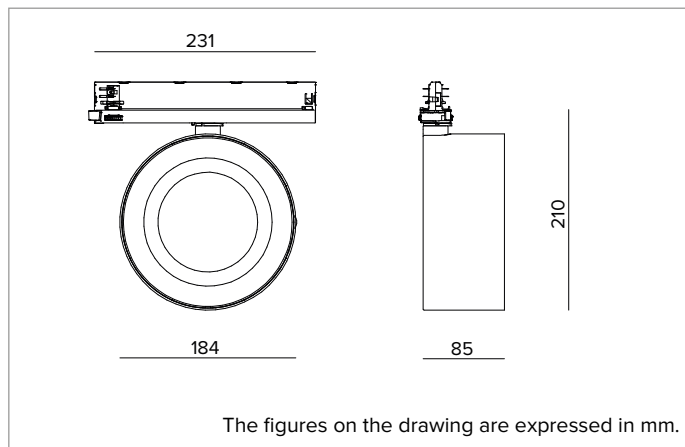

T037WWR940CAPW | ZENO 180

Professional adjustable LED projector

	4000K	H(m)	D1(m)	D2(m)	Emax(lx)		
Ra90		34°	80°				
Fixture Power	43W	1	0.98	1.98	1803		
Source Flux	5122lm	2	1.96	3.97	451		
Fixture Flux	2472lm	3	2.94	5.95	200		
Efficacy	58lm/W	4	3.92	7.94	113		
TS1232	Imax=520cd/klm	Imax	2665cd	5	4.91	9.92	72

Optic: WALL WASHER

Beam angles: WW

Optical efficiency: 48%

Fixture flux: 2472lm

Luminous efficacy: 58lm/W

Photobiological safety: Compliant with RG1 low risk group

MECHANICAL CHARACTERISTICS

Die-cast painted aluminium optical unit. The optical unit can be adjusted from 0 to -90° on the vertical plane; and 355° on the horizontal plane with aiming blocking system.