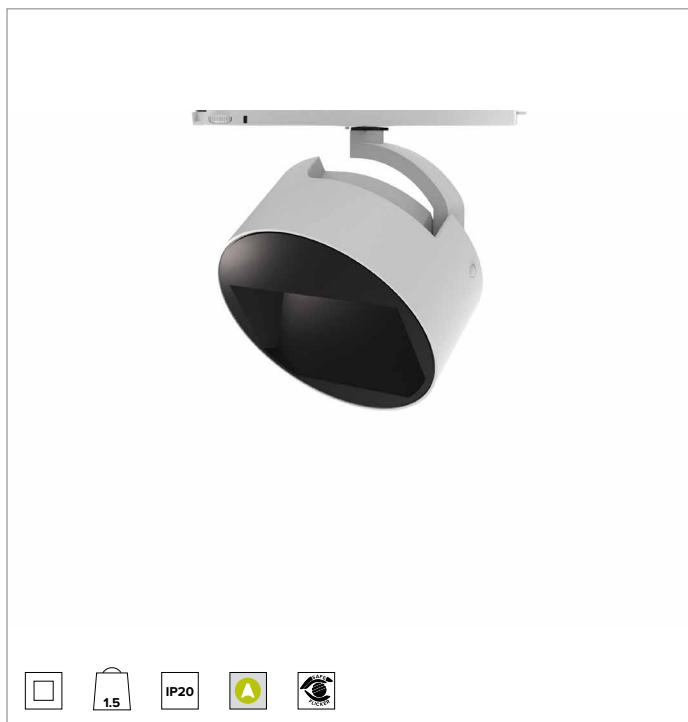

T037WWR940CAPW | ZENO 180

Professional adjustable LED projector

	4000K	H(m)	D1(m)	D2(m)	Emax(lx)		
Ra90		34°	80°				
Fixture Power	43W	1	0.98	1.98	1803		
Source Flux	5122lm	2	1.96	3.97	451		
Fixture Flux	2472lm	3	2.94	5.95	200		
Efficacy	58lm/W	4	3.92	7.94	113		
TS1232	Imax=520cd/klm	Imax	2665cd	5	4.91	9.92	72

CCT nominal: 4000K

Lifetime (L80/B10): >50000h tq +25°C

ILLUMINOTECHNICAL CHARACTERISTICS

Wall Washer version with a highly reflective pre-anodised specular aluminium optic, a PMMA holographic screen and a black polymer covering element.

Optic: WALL WASHER

Beam angles: WW

Optical efficiency: 48%

Fixture flux: 2472lm

Luminous efficacy: 58lm/W

Photobiological safety: Compliant with RG1 low risk group

MECHANICAL CHARACTERISTICS

Die-cast painted aluminium optical unit. The optical unit can be adjusted from 0 to -90° on the vertical plane; and 355° on the horizontal plane with aiming blocking system.

Colour and finish: Plaster white

Weight: 1.5Kg

Degree of protection: IP20

ELECTRICAL CHARACTERISTICS

CASAMBI electronic driver integrated into the track adapter.

Fixture Power: 43W

Power supply: 220-240Vac 50/60Hz